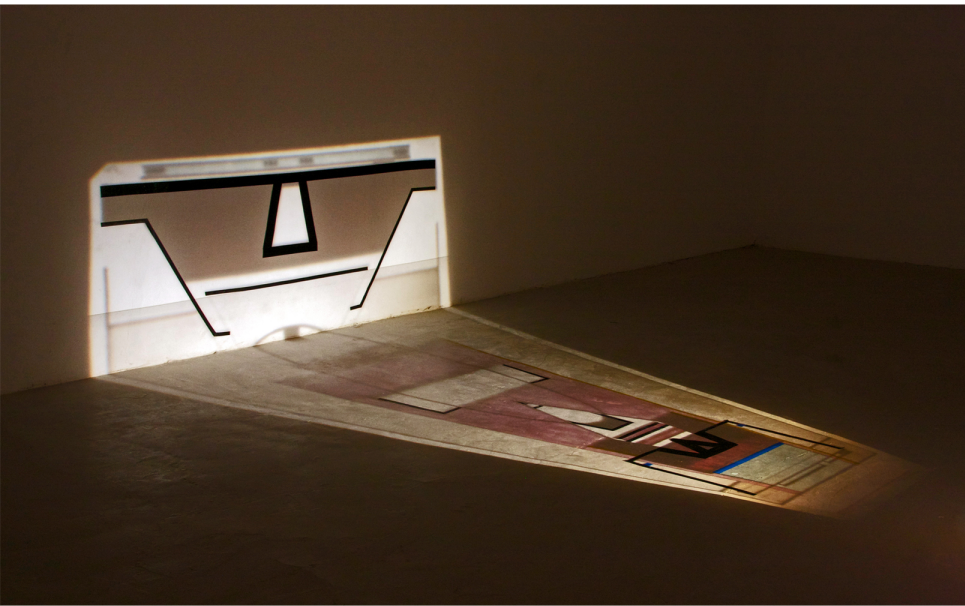

JADÜGARA
Foam, Steel Rails, Black Throw
1m x 1.2m x 0.7m
2015

GROUND - HOG
MDF, Formica
0.6m x 0.9m x 0.4m
2016

I AM THE WALRUS
Drawing Projection, Foam, Tape
3.3m x 2.1m x 2m
2015

METROPLEX
Drawing Projection, Tape
2.3m x 1.3m x 1.5m
2015